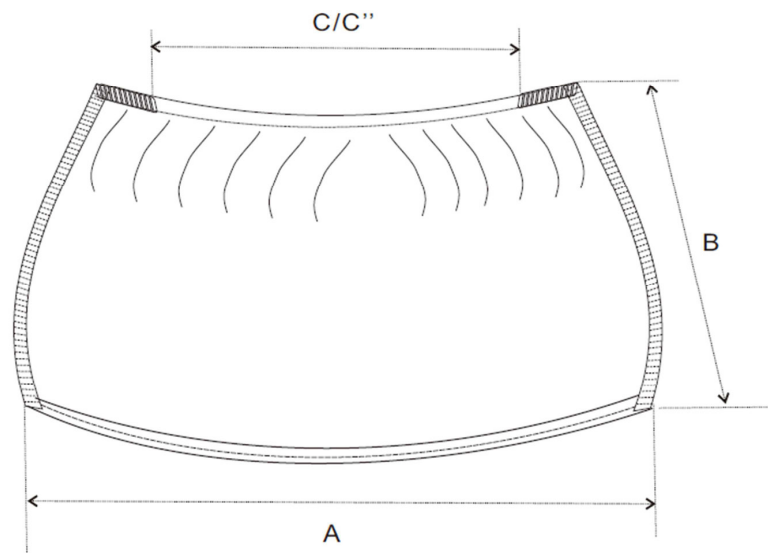

Product Description :	Shoe Cover SPP, Blue, XL
Product Code :	15491942 (17-100-916)
Raw Material :	37g/m <sup>2</sup> SPP +/-2g/m <sup>2</sup>
Size :	15.5 x 44.5cm
Packaging :	300Pcs/Bag/Ctn
Carton Dimension :	32 x 27 x 22 cm

Item	Length	Allowance	Remark
A	44.5cm	+/- 2cm	-
B	15.5cm	+/- 1cm	-
C/C''	14/37cm	+/- 2cm	-

© 2017 Thermo Fisher Scientific Inc. All rights reserved.  
 Trademarks used are owned as indicated at fishersci.com/trademarks.