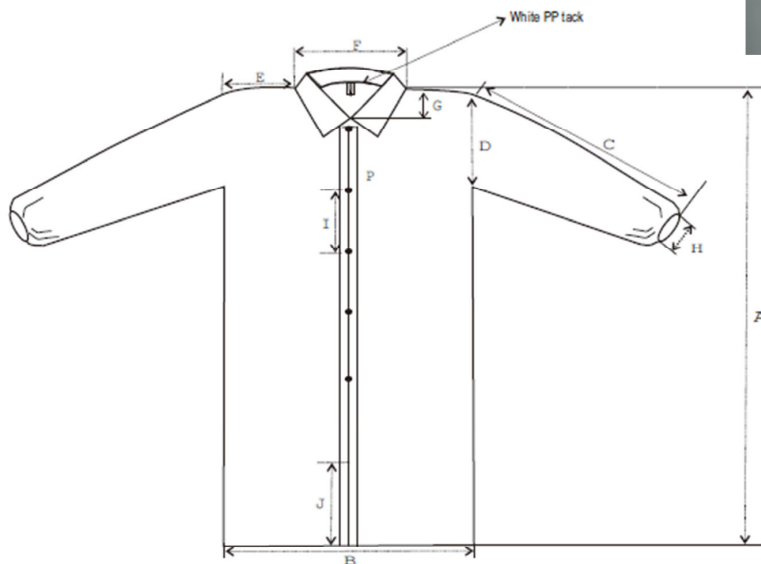

Product Description :	Polypropylene lab coat, white, 3XL
Product Code :	15431922 (17-100-806)
Raw Material :	50 g/m ² SB PP
Size :	XXX-Large
Packaging :	25 pcs/bag/box
Carton Dimension :	32 x 28 x 25 cm

tem	Legth	Allowance	Remark
A	115cm	+/- 2cm	
B	78/164cm	+/- 2cm	
C	56cm	+/- 2cm	
D	27cm	+/- 2cm	
E	25cm	+/- 2cm	
F	25cm	+/- 1cm	
G	10cm	+/- 1cm	
H	8cm	+/- 2cm	
I	15cm	+/- 1cm	
J	27cm	+/- 1cm	Back open

© 2017 Thermo Fisher Scientific Inc. All rights reserved.
 Trademarks used are owned as indicated at fishersci.com/trademarks.