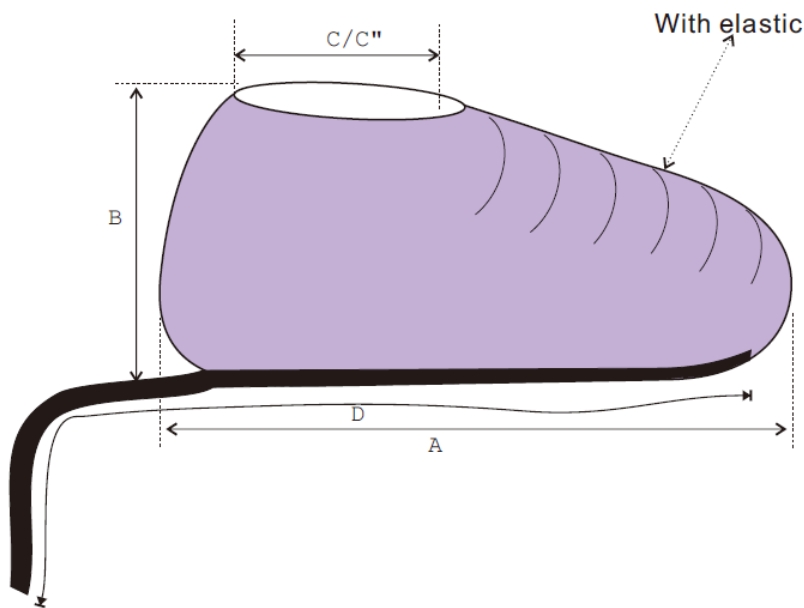

Descripción del producto	Shoe Cover PE+PP, Blue, conductive strip, universal
Código de producto:	15441952 17-100-917
Materias primas	42g/m <sup>2</sup>
Tamaño:	40 x 18cm
Empaquetado:	300Pcs/Bag/Ctn
Carton Dimension:	35 x 22 x 26 cm

Elemento	Longitud	Allowance	Notas
A	40cm	< 2cm	
B	18cm	< 2cm	
C/C''	1428cm	< 2cm	
F	72cm	< 2cm	

© 2017 Thermo Fisher Scientific Inc. All rights reserved.  
 Trademarks used are owned as indicated at fishersci.com/trademarks.